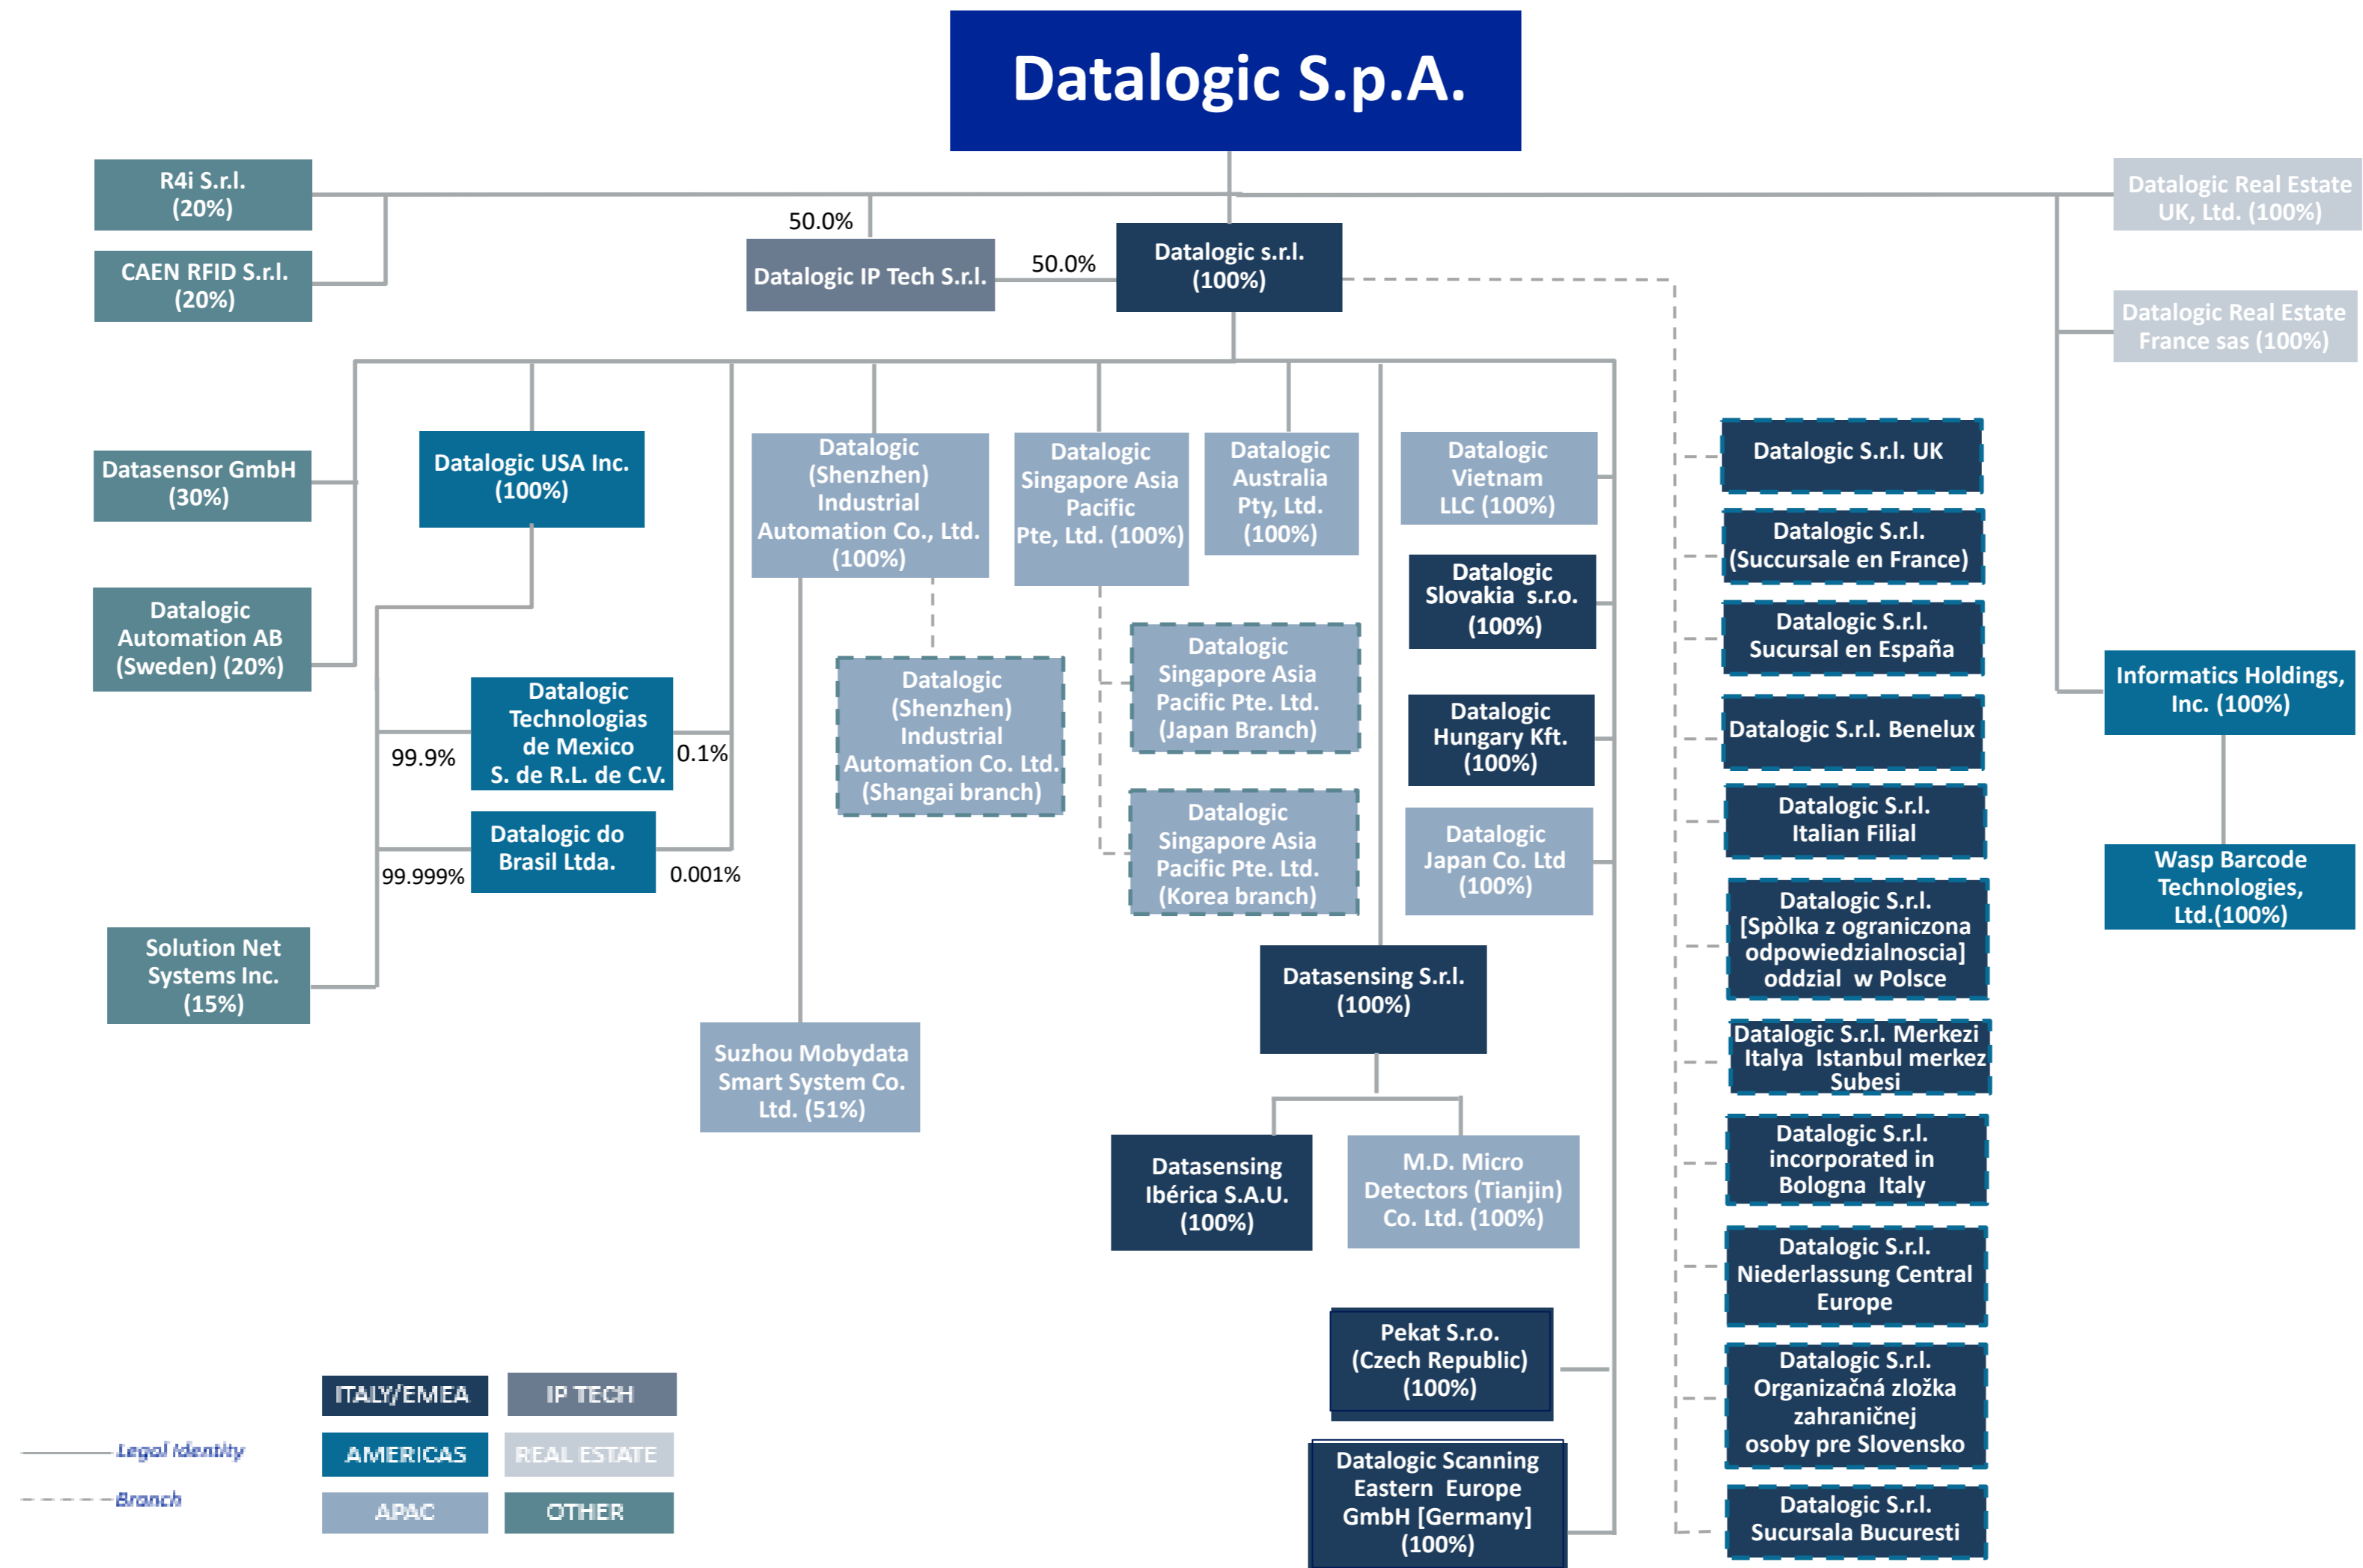

# DATALOGIC GROUP STRUCTURE

— Legal /identity  
 - - - - Branch

ITALY/EMEA	IP TECH
AMERICAS	REAL ESTATE
APAC	OTHER